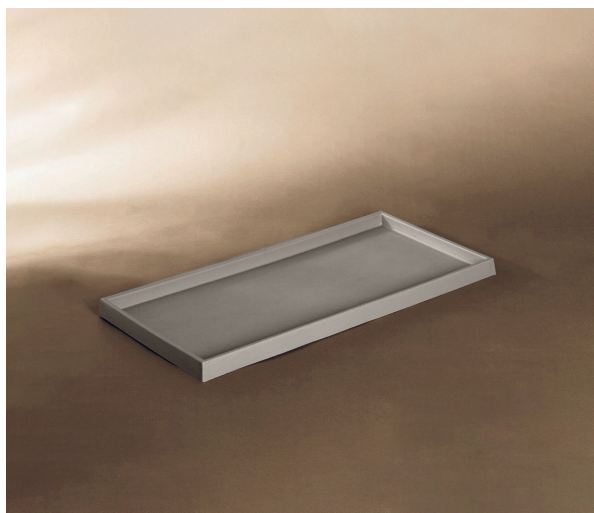

POTS ITALIAN TRADITION

SOTTOVASI RETTANGOLARI E QUADRATI

Serralunga

MATERIALI / MATERIALS

LLDPE 100% RICICLABILE
LLDPE 100% RECYCLABLE

INDOOR / OUTDOOR

FINITURE / FINISHING

Standard

Special Nuances

450/S

Dimensioni Dimensions	Confezione Packaging	Peso (KG) Weight (KG)
EXT. 48 x 18 x 3 cm INT. 45x16x2,5 cm	50 x 20 x 5 cm	0,5

503

Dimensioni Dimensions	Confezione Packaging	Peso (KG) Weight (KG)
EXT. 38 x 38 x 4,5 cm INT. 35,5 x 35,5 x 4 cm	40 x 40 x 6,5 cm	1

504

Dimensioni Dimensions	Confezione Packaging	Peso (KG) Weight (KG)
EXT. 42 x 42 x 4,5 cm INT. 39 x 39 x 4 cm	44 x 44 x 6,5 cm	0,7